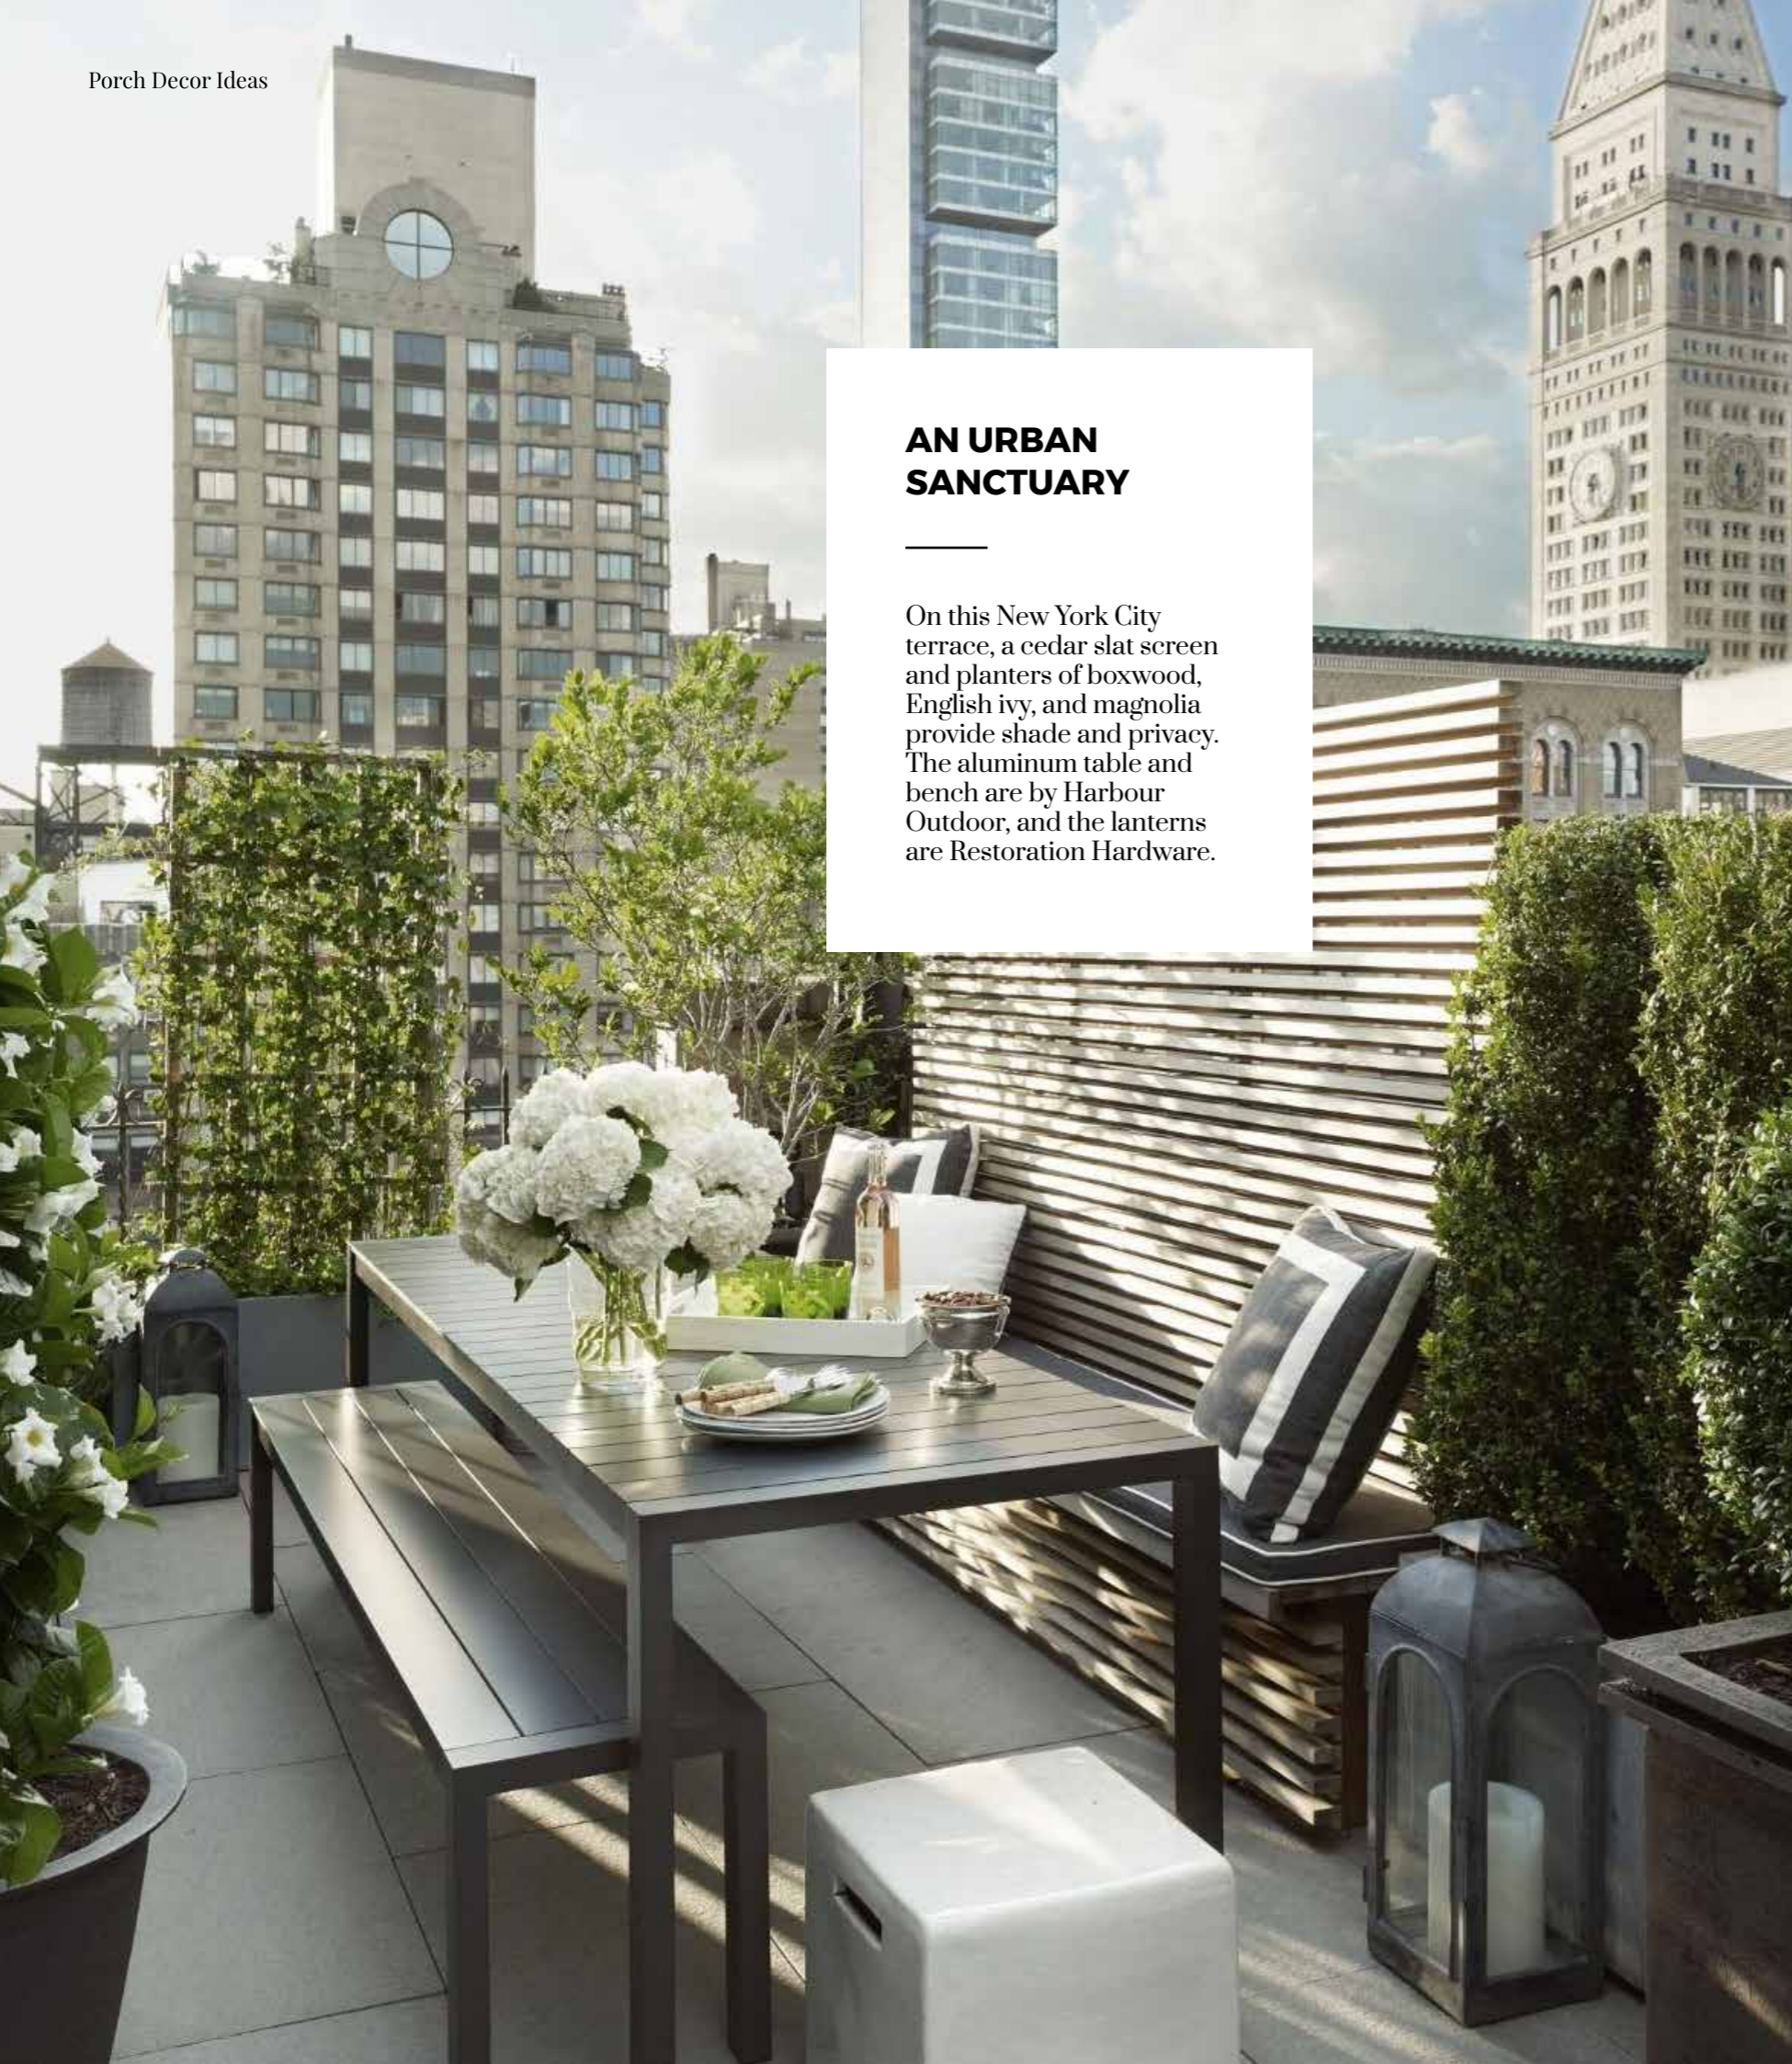

AN URBAN SANCTUARY

On this New York City terrace, a cedar slat screen and planters of boxwood, English ivy, and magnolia provide shade and privacy. The aluminum table and bench are by Harbour Outdoor, and the lanterns are Restoration Hardware.