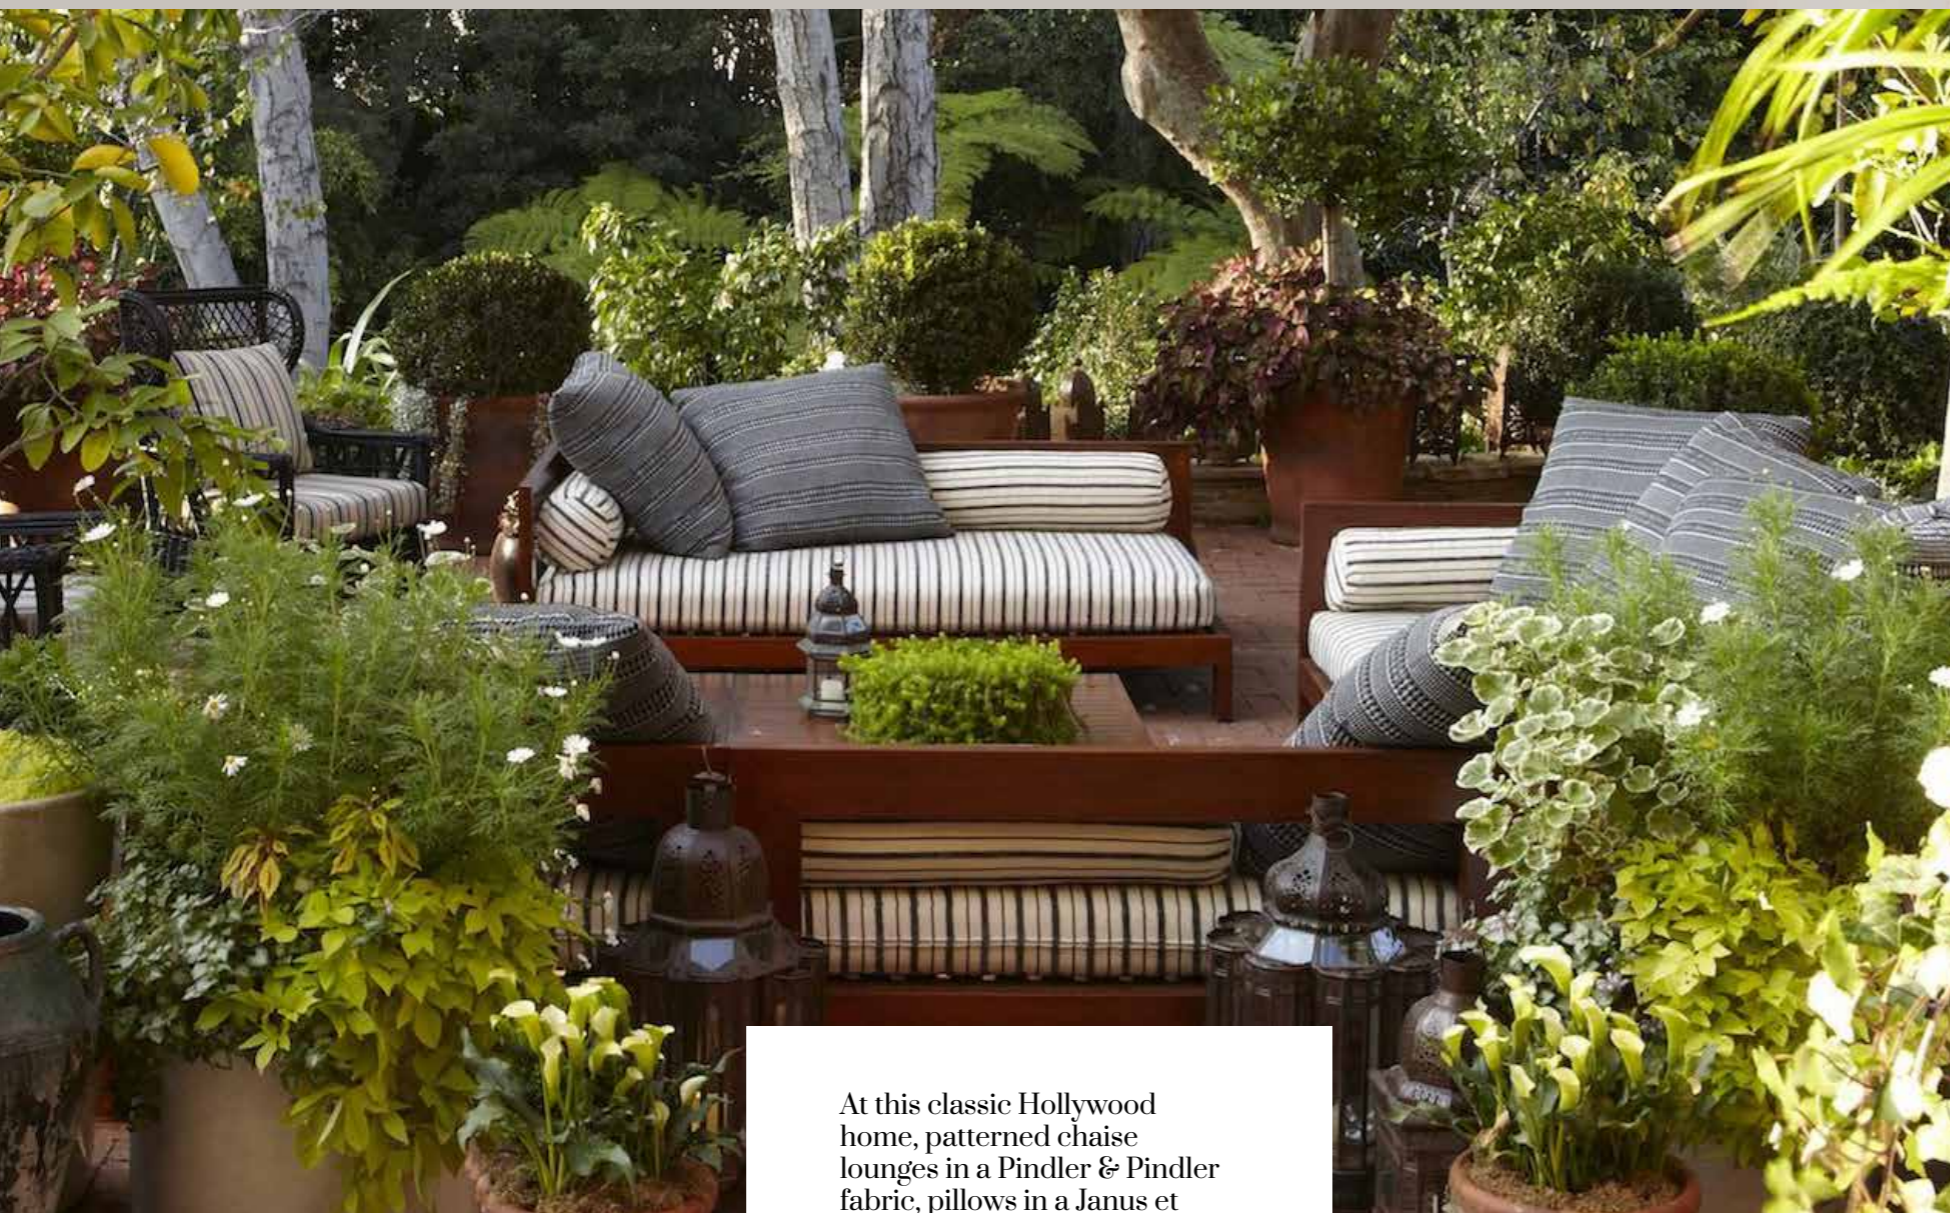

At this classic Hollywood home, patterned chaise lounges in a Pindler & Pindler fabric, pillows in a Janus et Cie fabric, Moroccan lanterns, and antique English wicker chairs give a small space lots of texture.

A GLAMOROUS LOUNGE DECK