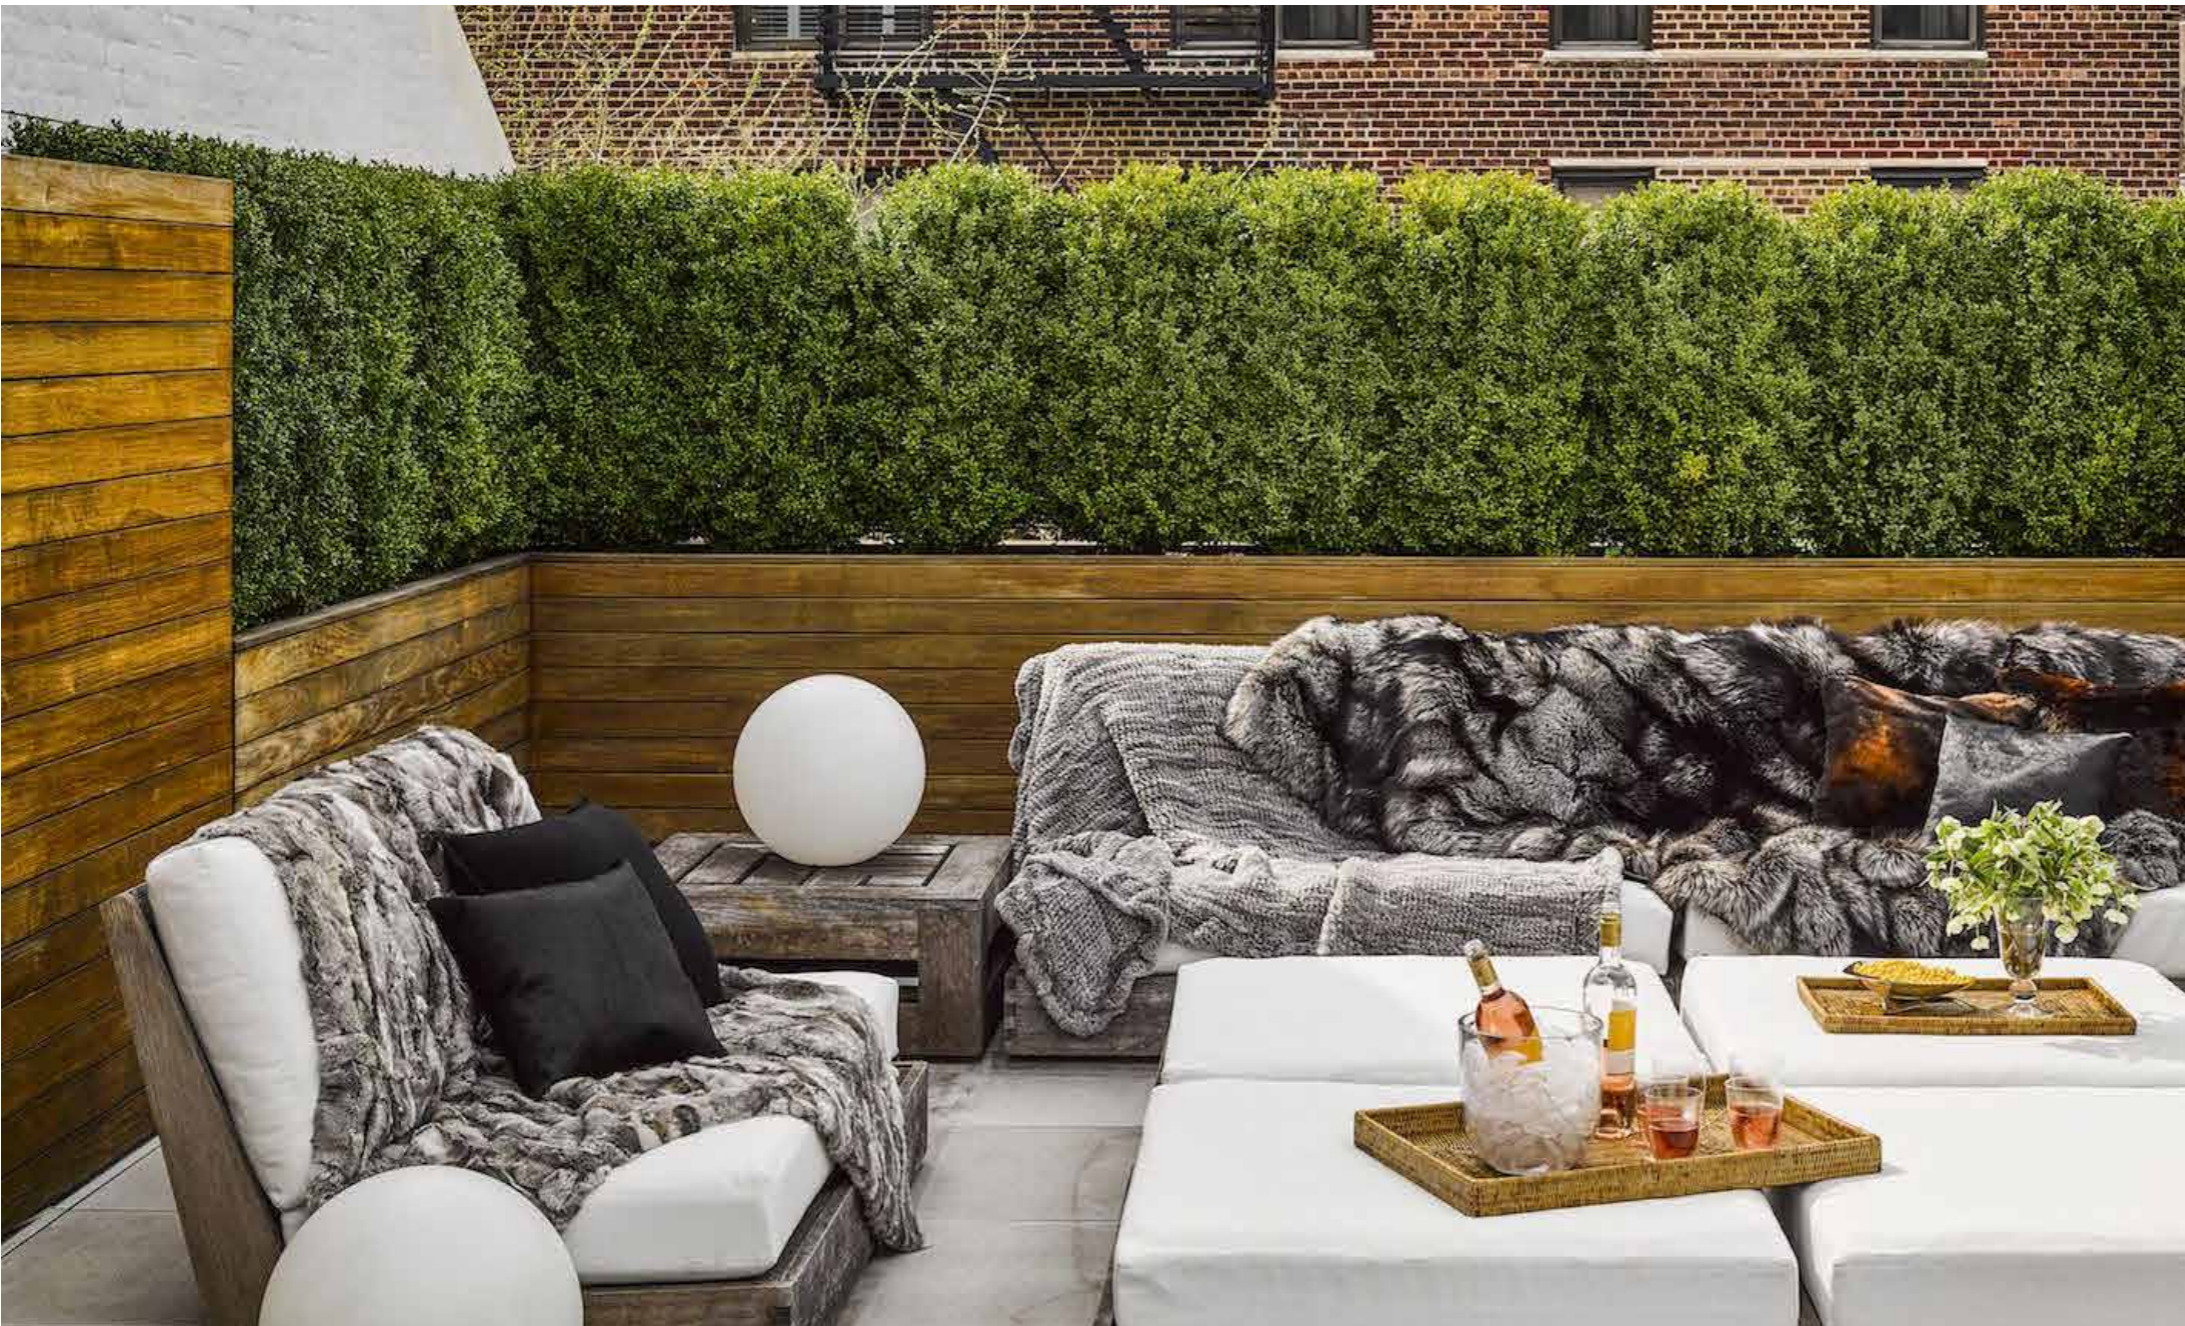

METROPOLITAN SECLUSION

The exterior space of a West Village townhouse is shielded from neighbors by a boxwood hedge. The cushions on teak furniture by David Sutherland are covered in a Perennials fabric.