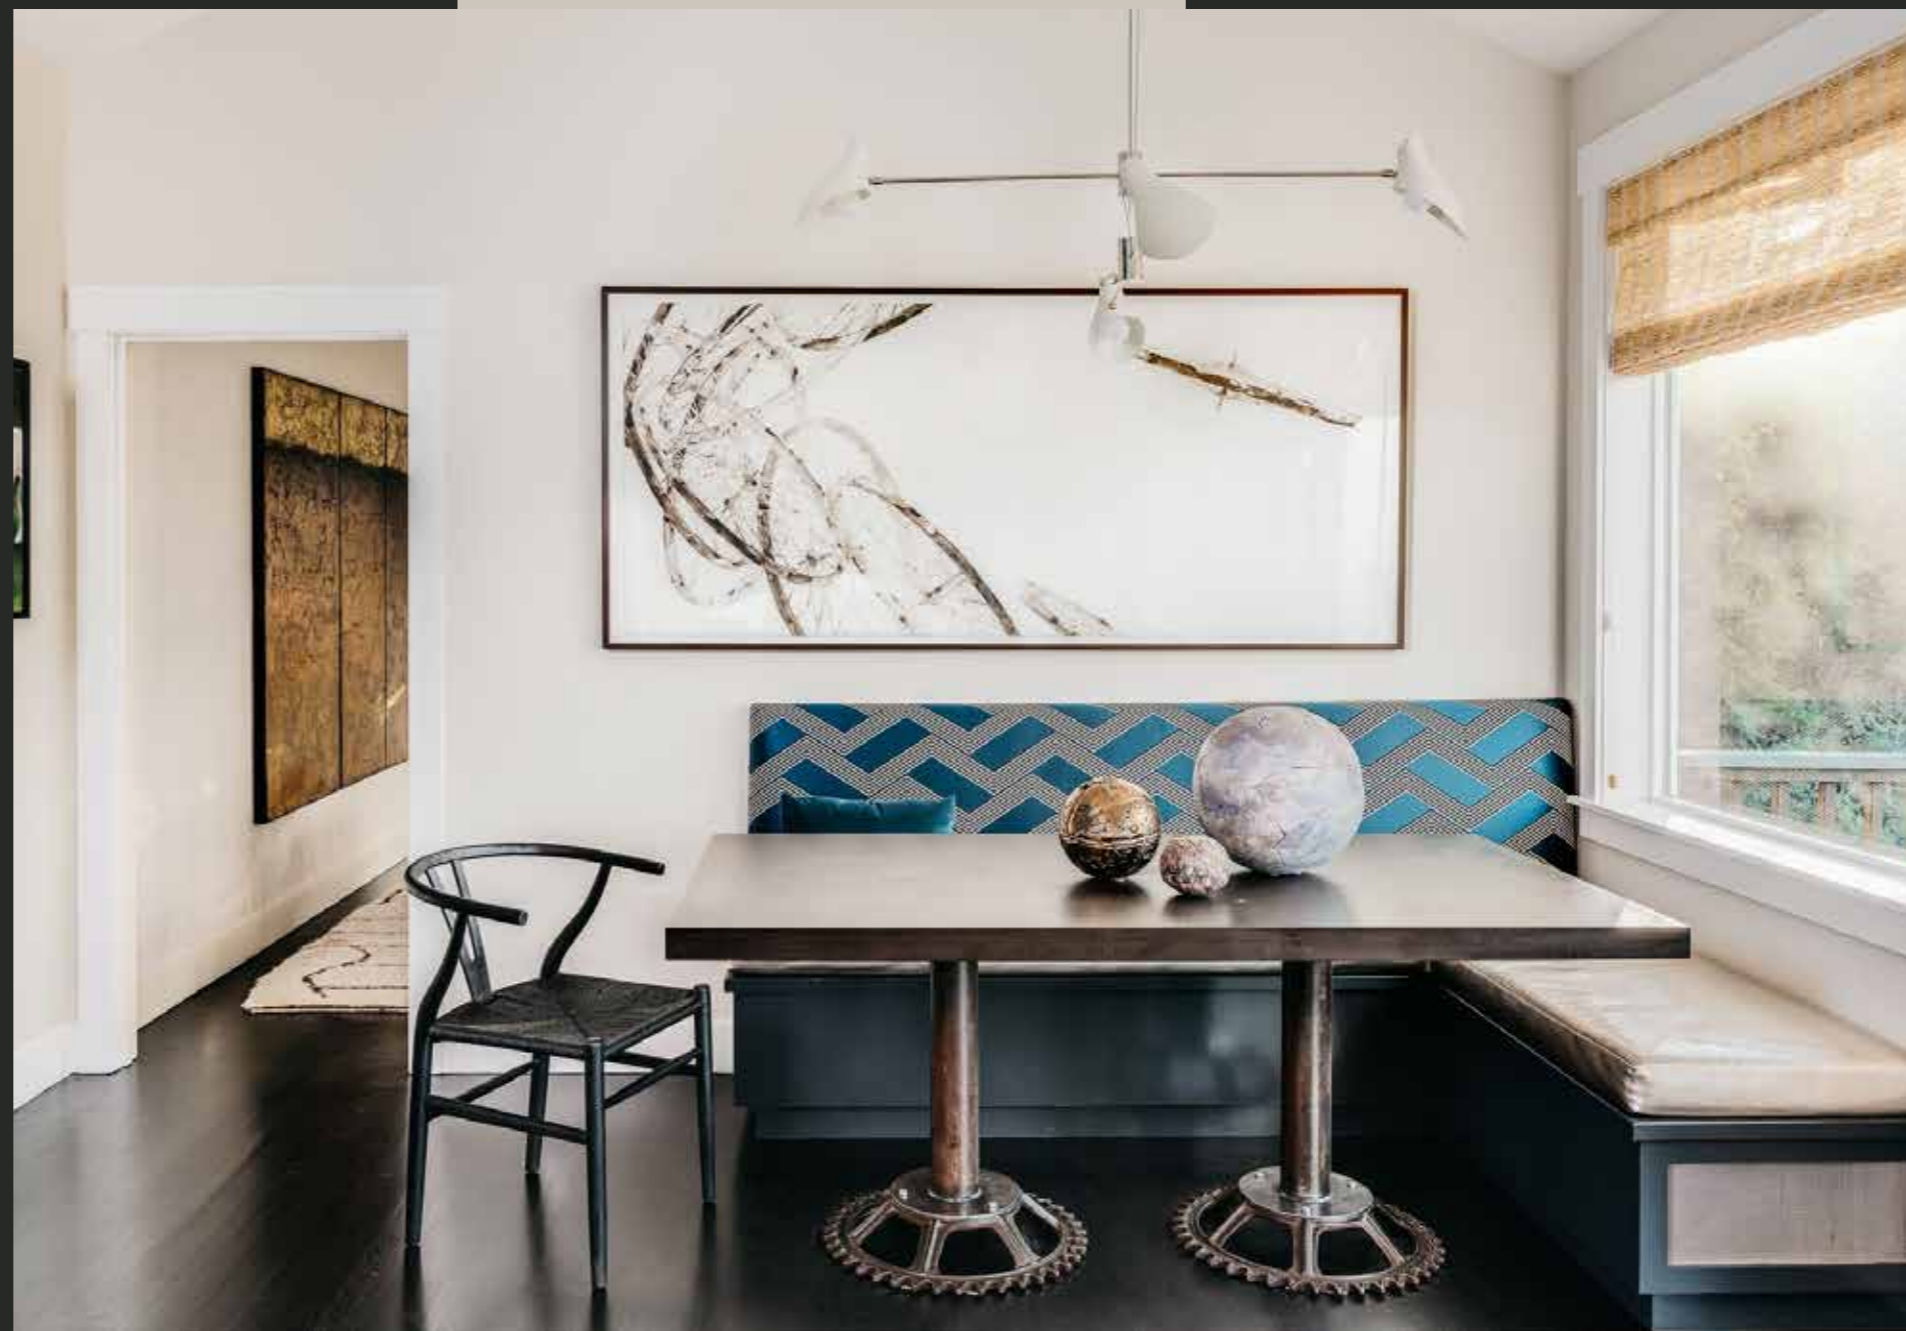

**WALLPAPERED
CEILING**

For the home office, Kopman custom designed the desk and hutch—it was fabricated by Tom Sellars and finished by Jafe Custom Finishing. The top of the desk is upholstered in leather. An array of prints creates excitement in the neutral-hued space, from the Carolyn Ray window shades to the Lindsay Cowles wallpaper accenting the ceiling. A suspended lighting fixture from Apparatus Studio imitates the shapes of the pattern on the shades, and a soft wallcovering from Phillip Jeffries anchors its surroundings.

**ELABORATE
FABRIC**

A David Weeks Studio light fixture hovers here over a custom table. The banquette is covered in custom, zigzag-print fabric from Dedar.