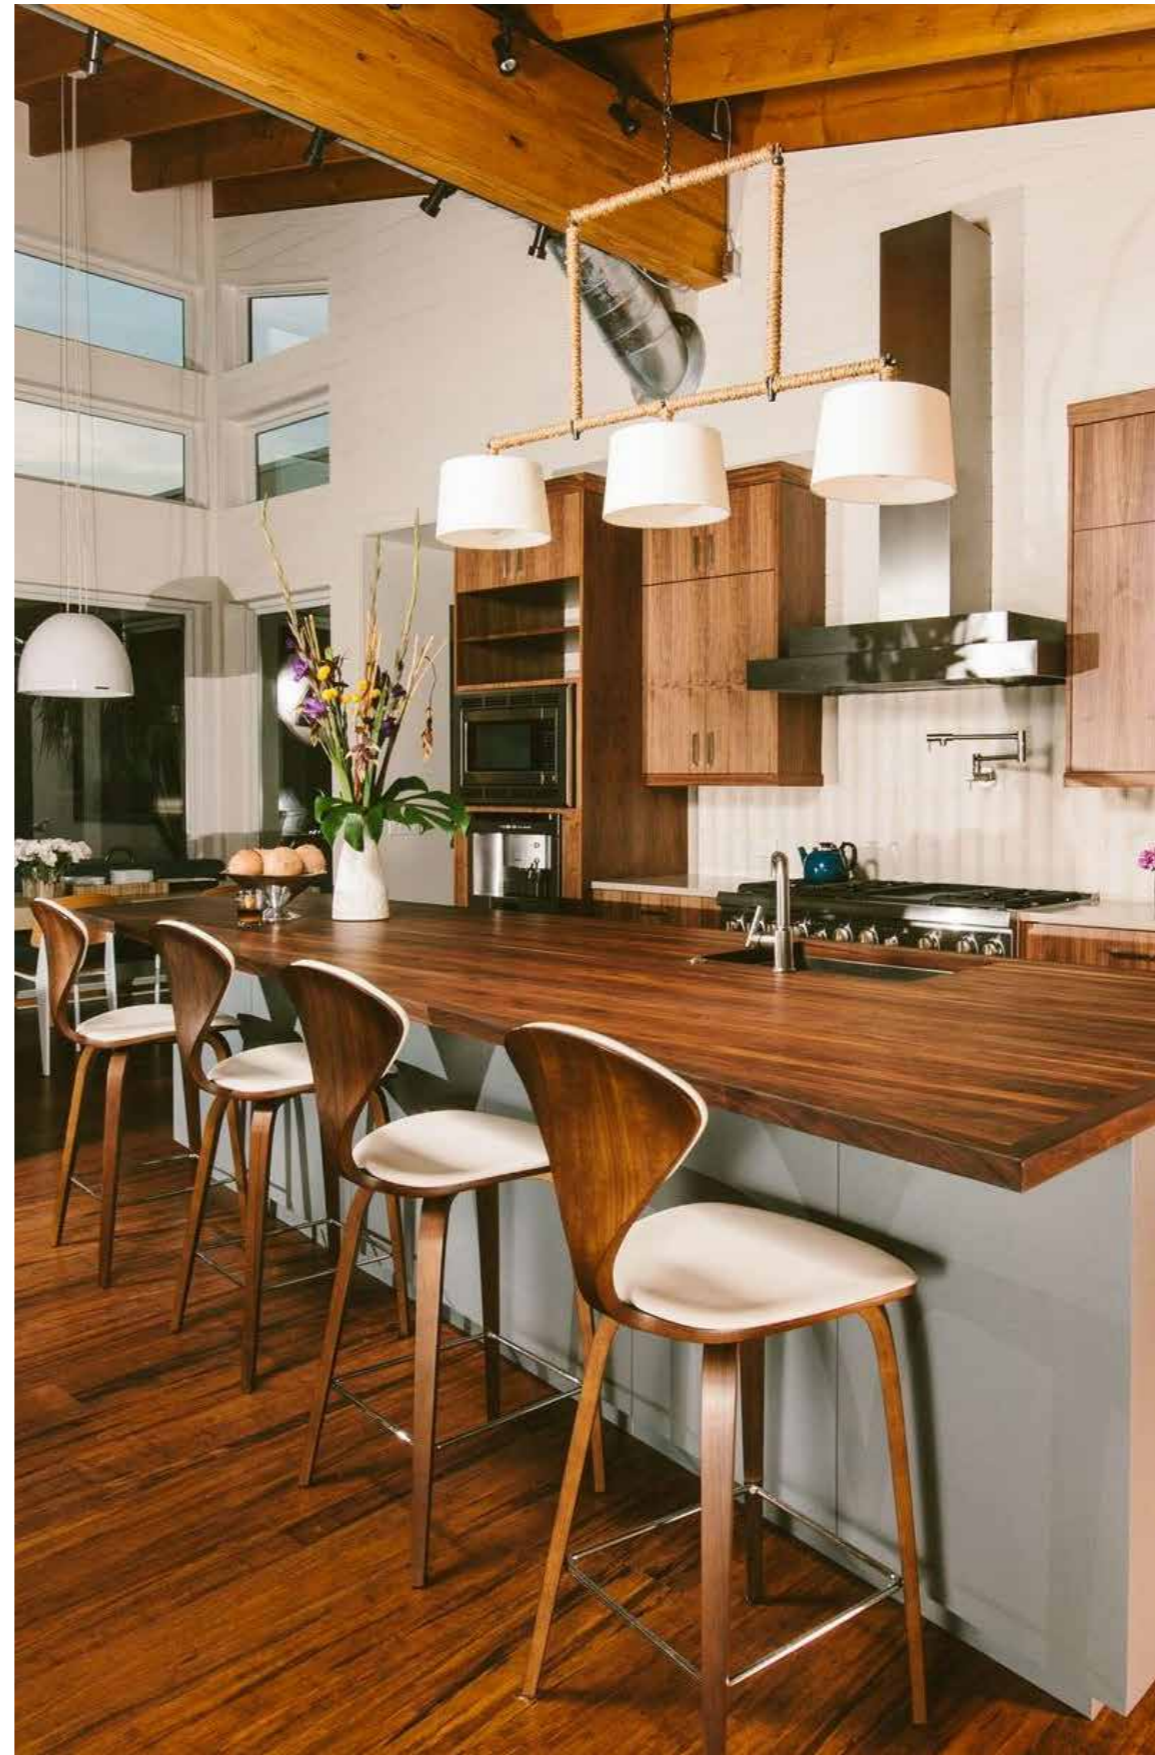

LIGHT WOOD DETAILS

In this unique kitchen design featuring the work of Brewster McLeod Architects, light wood accents complement bold red chairs.

RUSTIC WOOD ELEMENTS

A mix of wood elements, including bamboo flooring, walnut countertops, and an exposed ceiling add character to this kitchen by Baxter Design Group, Inc.