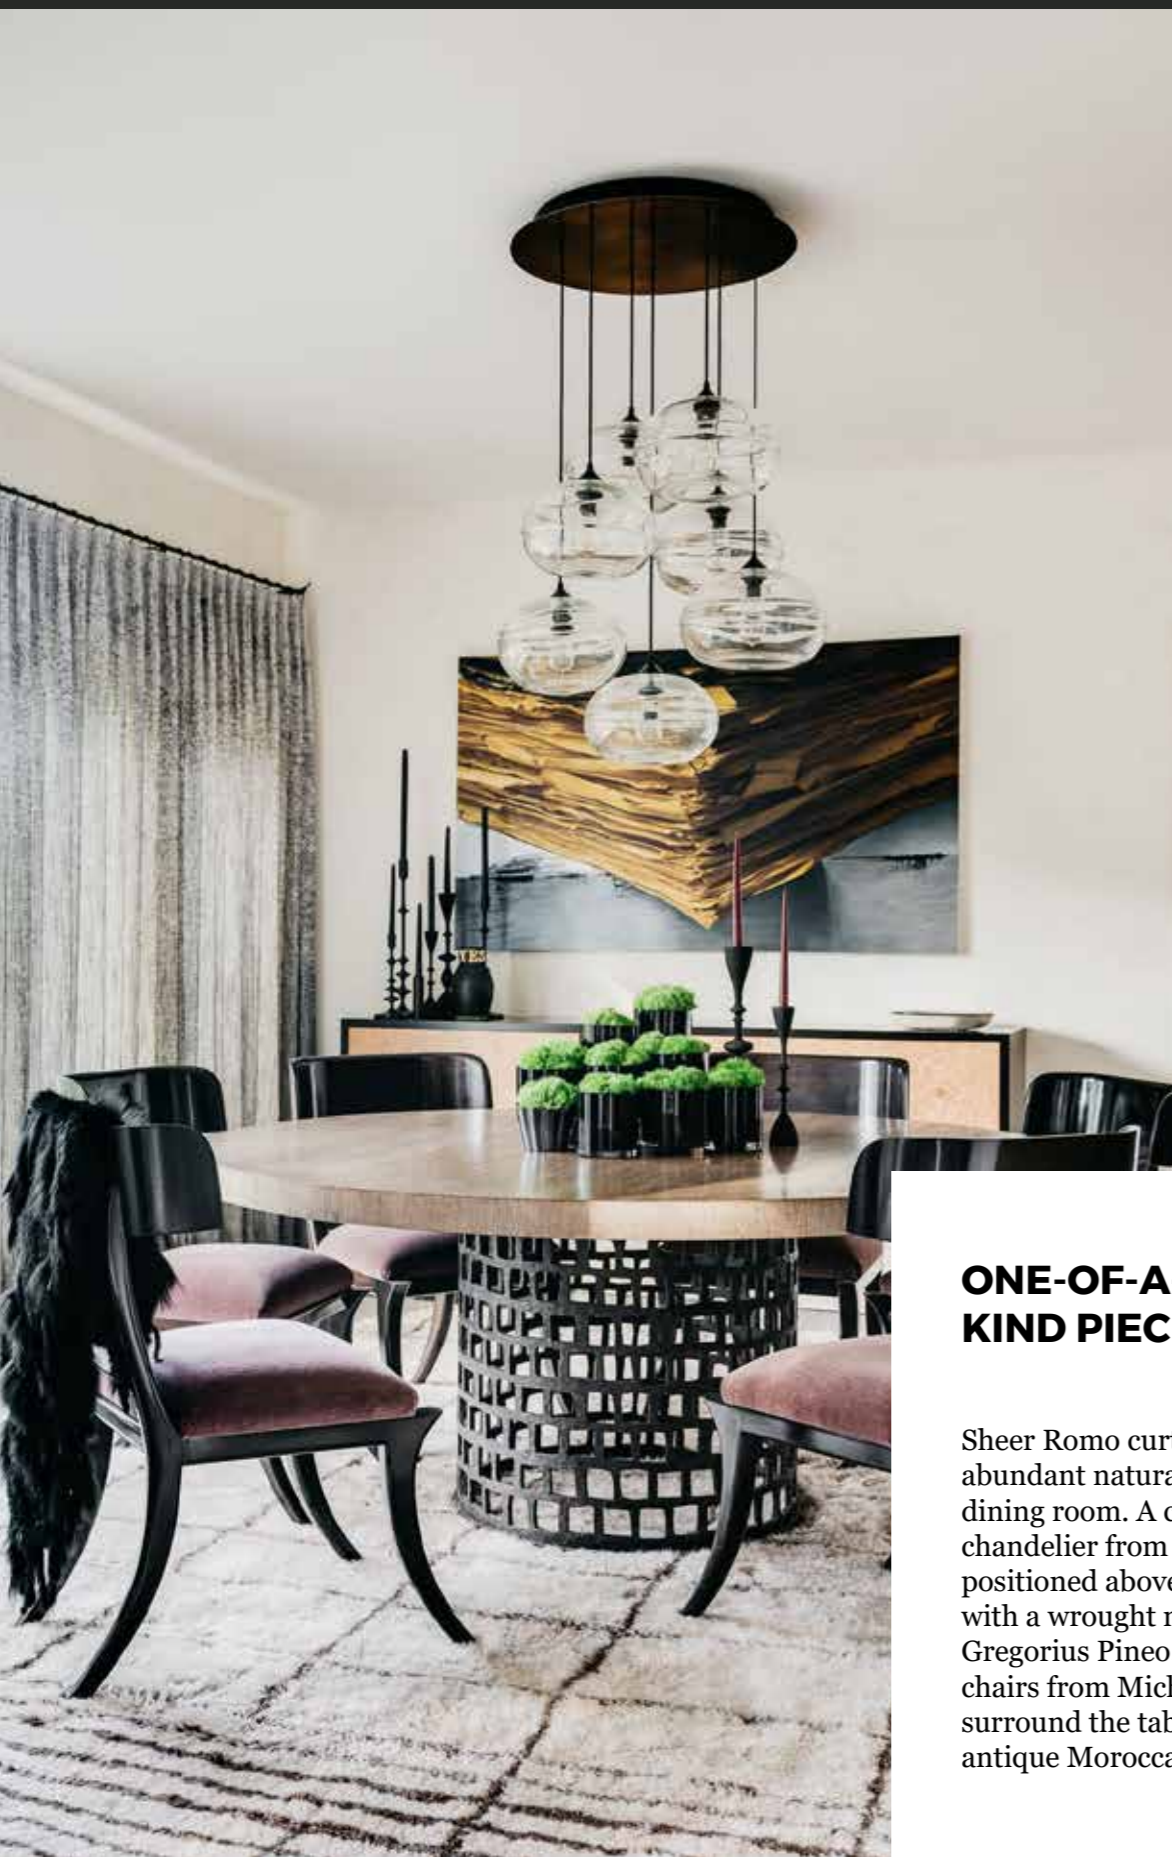

ONE-OF-A-KIND PIECES

Sheer Romo curtains filter abundant natural light into the dining room. A contemporary chandelier from John Pomp is positioned above a circular table with a wrought metal base from Gregorius Pineo. Mid-modern chairs from Michael Taylor surround the table on top of an antique Moroccan rug.