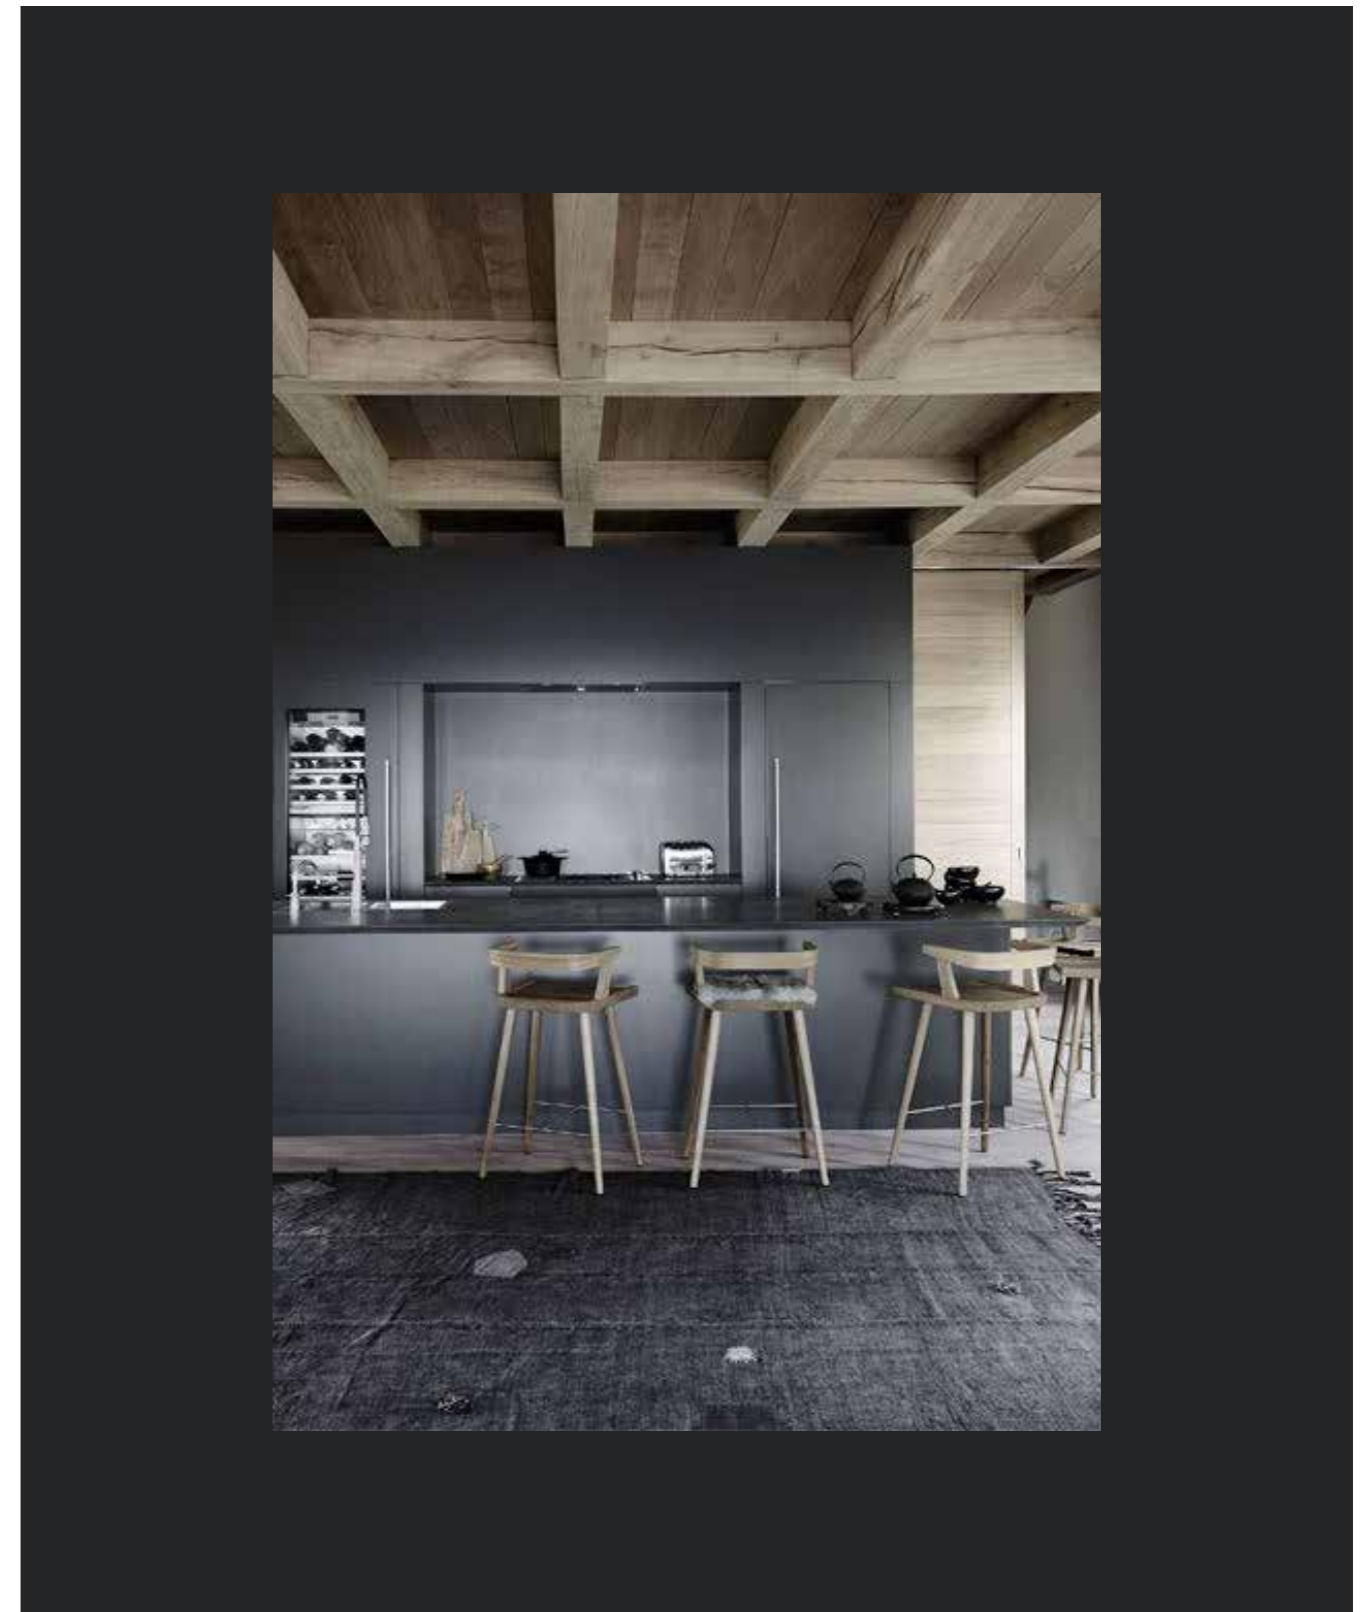

DARK GREY KITCHEN

This mysterious yet inviting kitchen features a matte dark grey kitchen island. The custom-made stools and grey cabinetry are by Københavns Møbelsnedkeri.