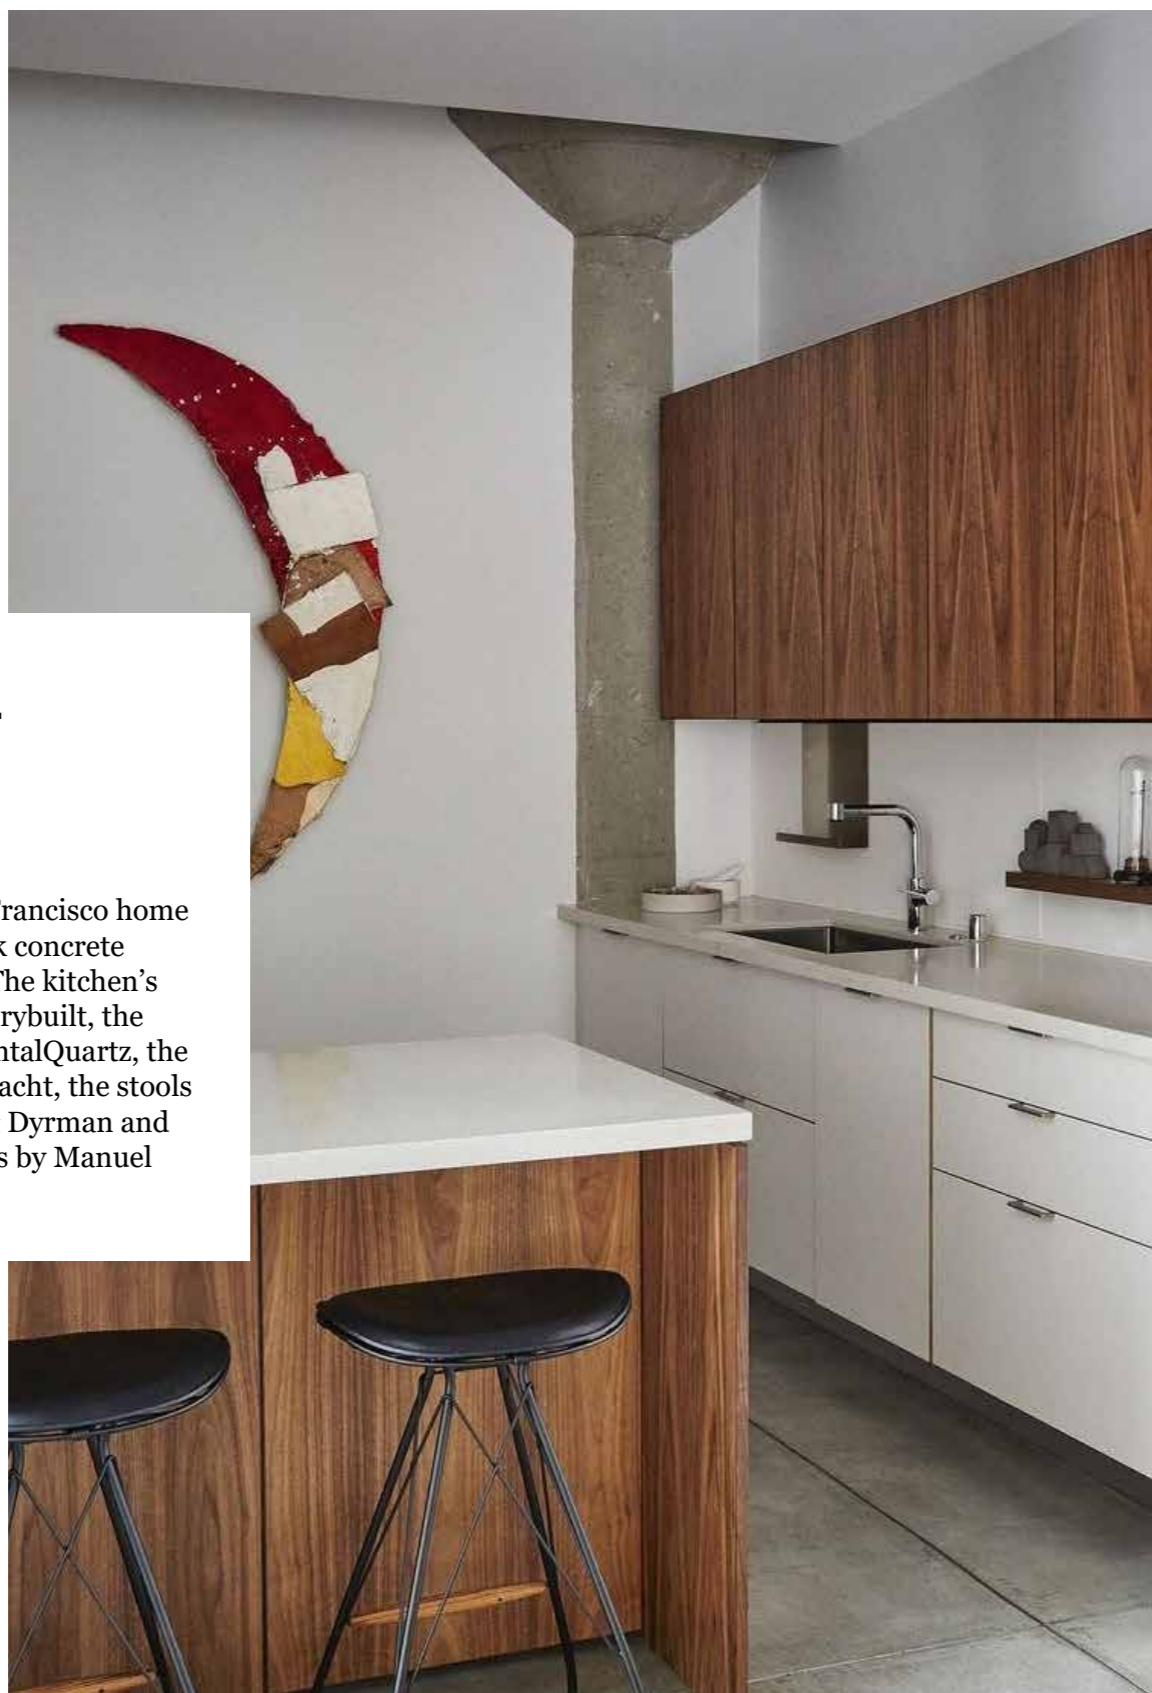

## SOPHISTICATED GREY KITCHEN

Dark charcoal cabinetry adds contrast to the bright white walls and sleek marble countertop in the Chelsea kitchen of Etsy's COO.

## GREY FARMHOUSE KITCHEN

The grey country kitchen in a Long Island farmhouse features a marble sink with fittings by Sonoma Forge, the cabinetry is painted in Benjamin Moore's Hearthstone, and a collection of 1930s Bea Evan paintings found in Europe are in new frames by Bark Frameworks.