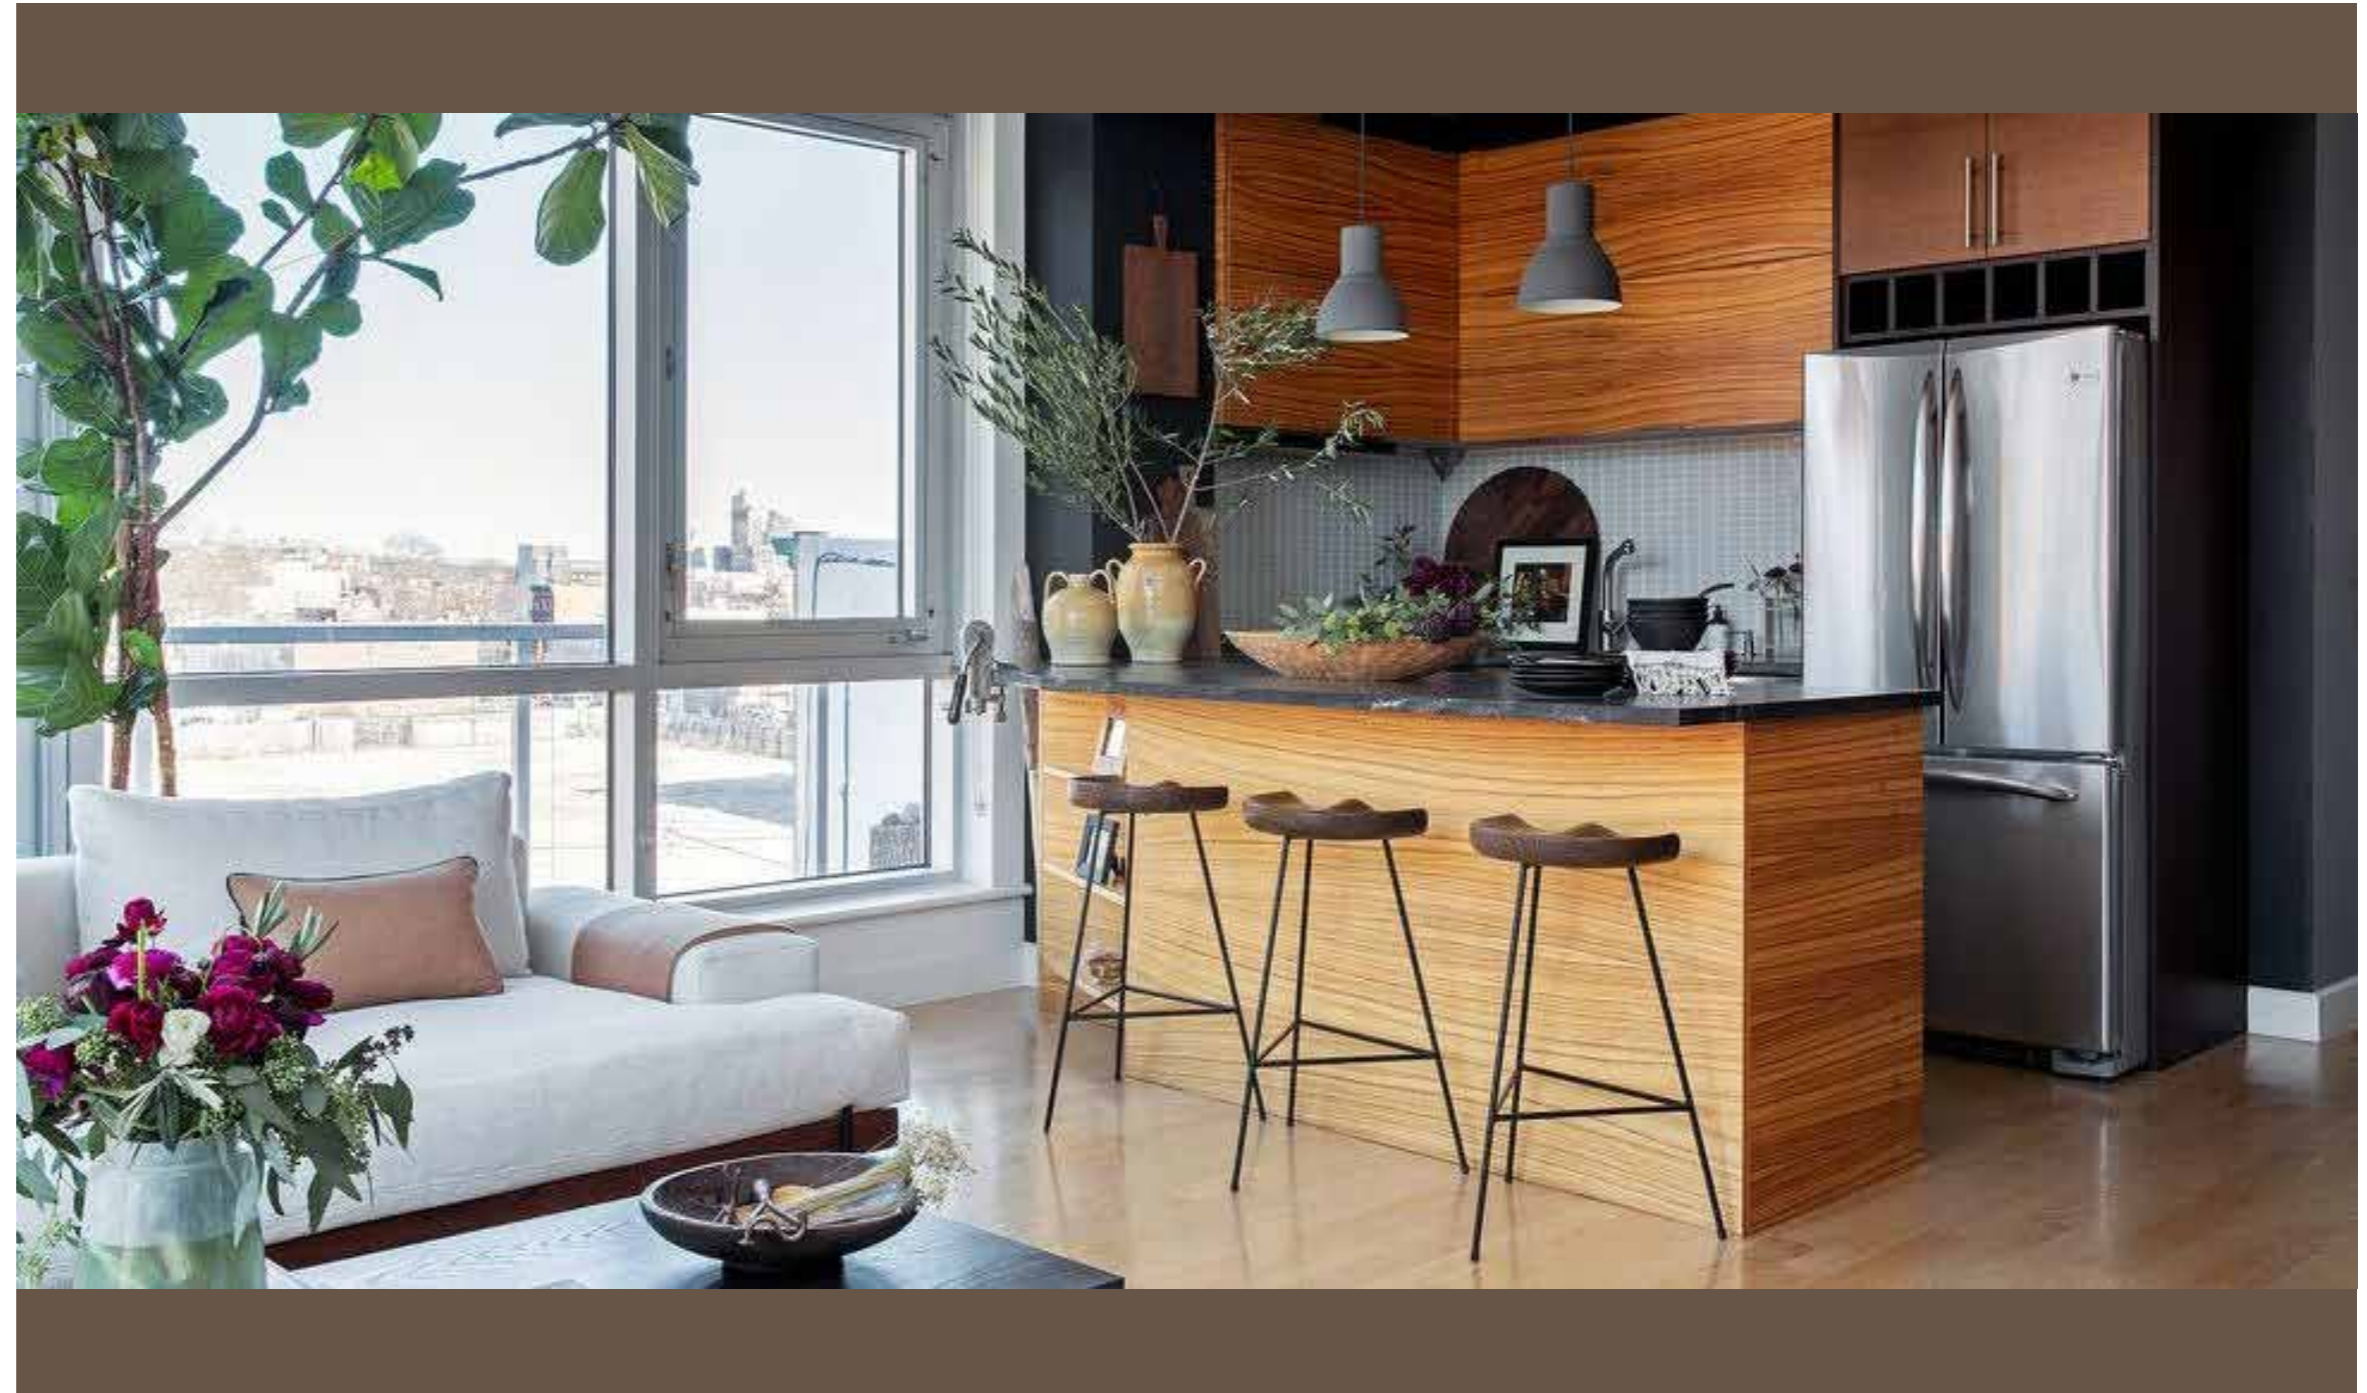

OPEN CONCEPT

One highlight of designer Becky Shea's open kitchen is tigerwood cabinetry, which is flanked with soapstone counters and an oversized glass backsplash. The ceiling, which is painted black, adds a dose of drama to the neutral look.