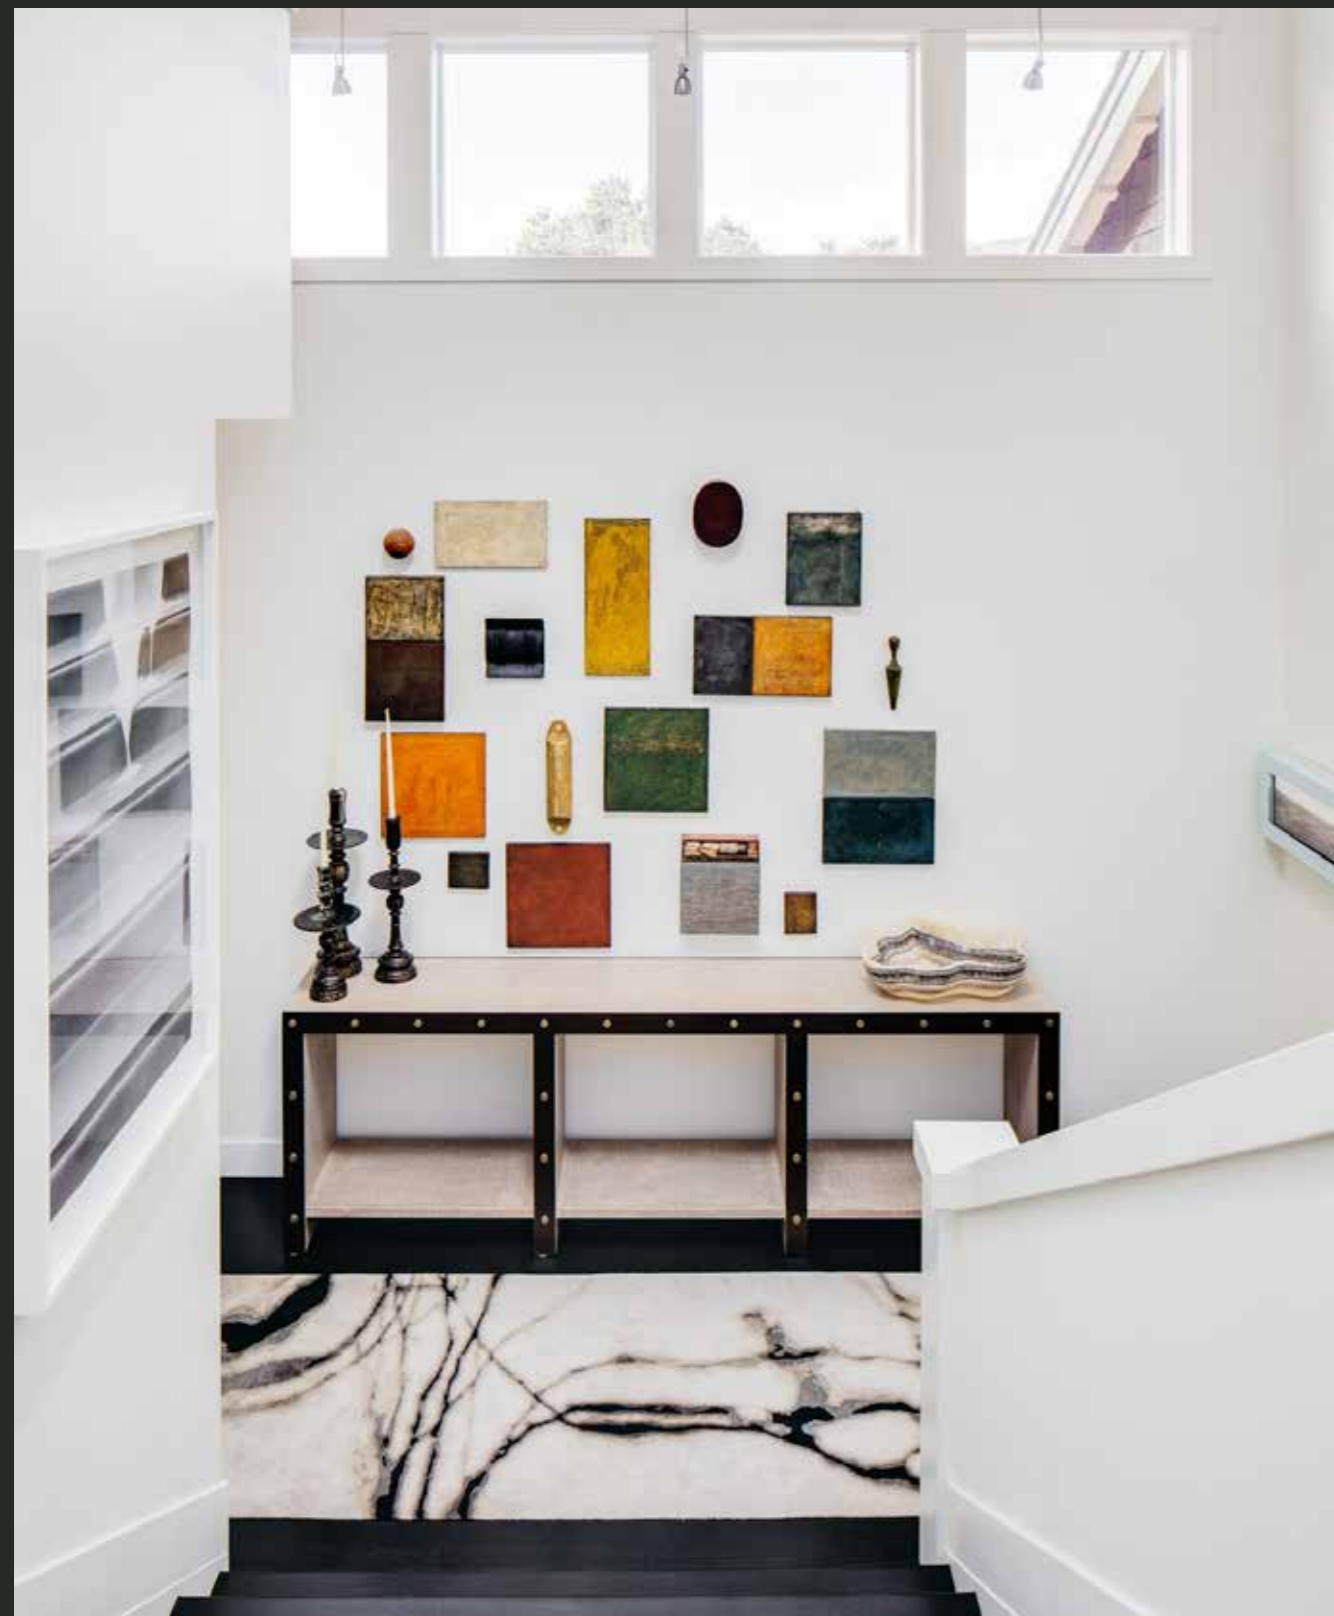

BRIGHT GALLERY WALL

A custom console adorns the entryway from another angle, and the rug is from Tania Johnson Design. Kopman designed the console, which was then finished by Jafe Custom Finishing.