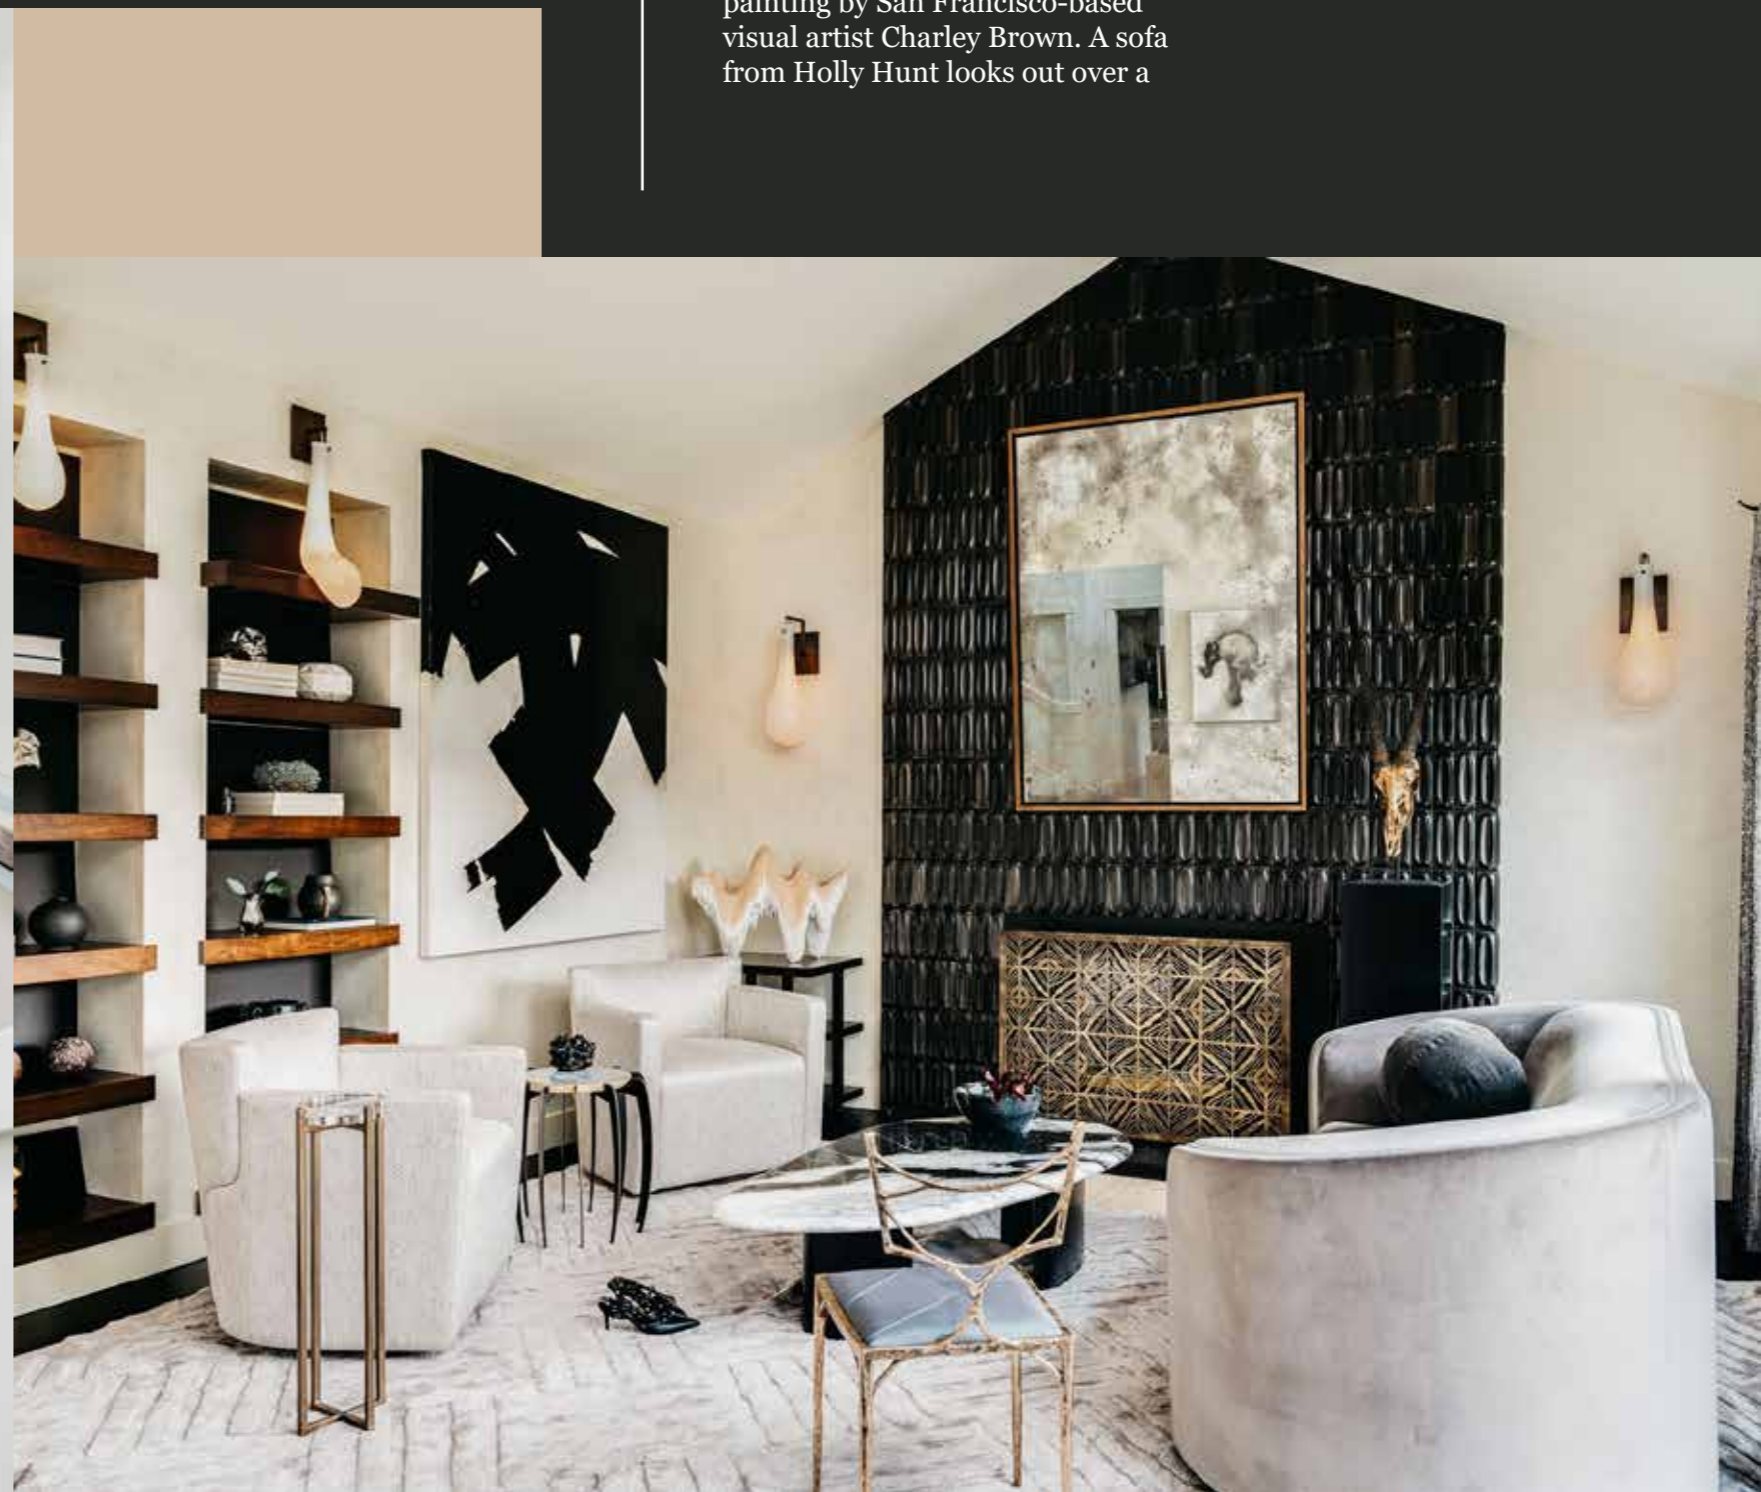

HIGH CONTRASTS

The living room boasts a high-contrast color palette, with bold shades of black serving as an accent—which is particularly visible in the charcoal-black fireplace tile wall from Heath Ceramics and the black-and-white painting by San Francisco-based visual artist Charley Brown. A sofa from Holly Hunt looks out over a

marble table—also from Holly Hunt—toward the pair of Jiun Ho chairs. Custom sconces look like dramatic sculptures, gesturing downward from the tops of the bookcase and the far wall. The rug is from Stark.